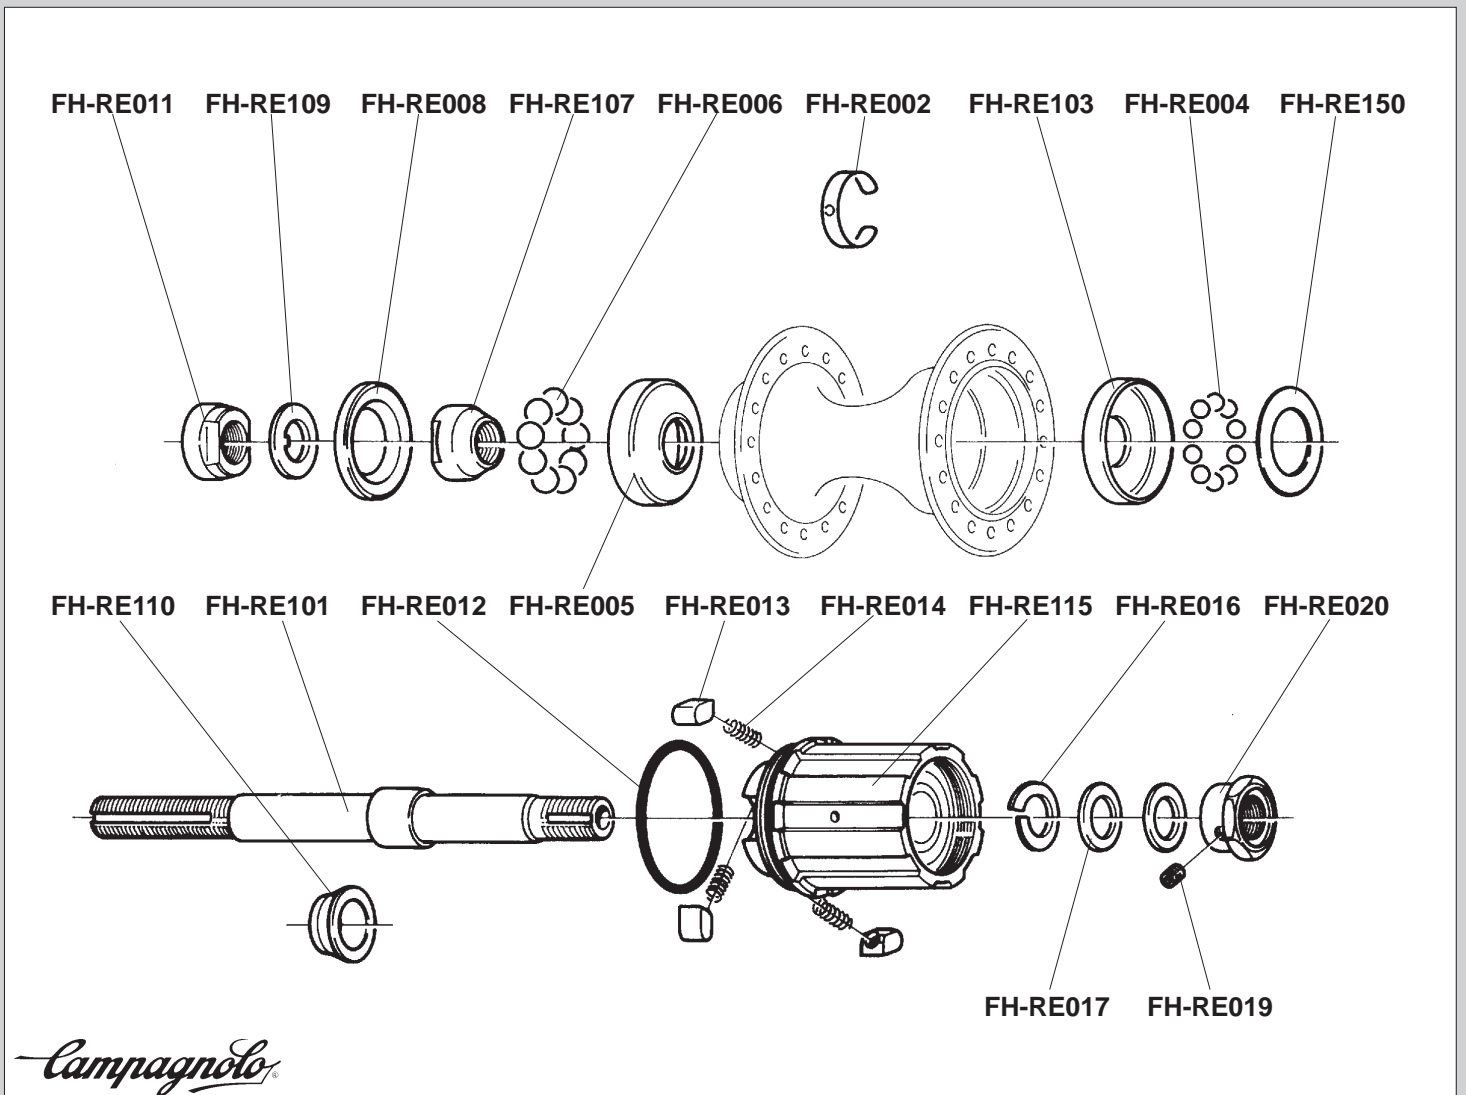

CHORUS FH-10CH