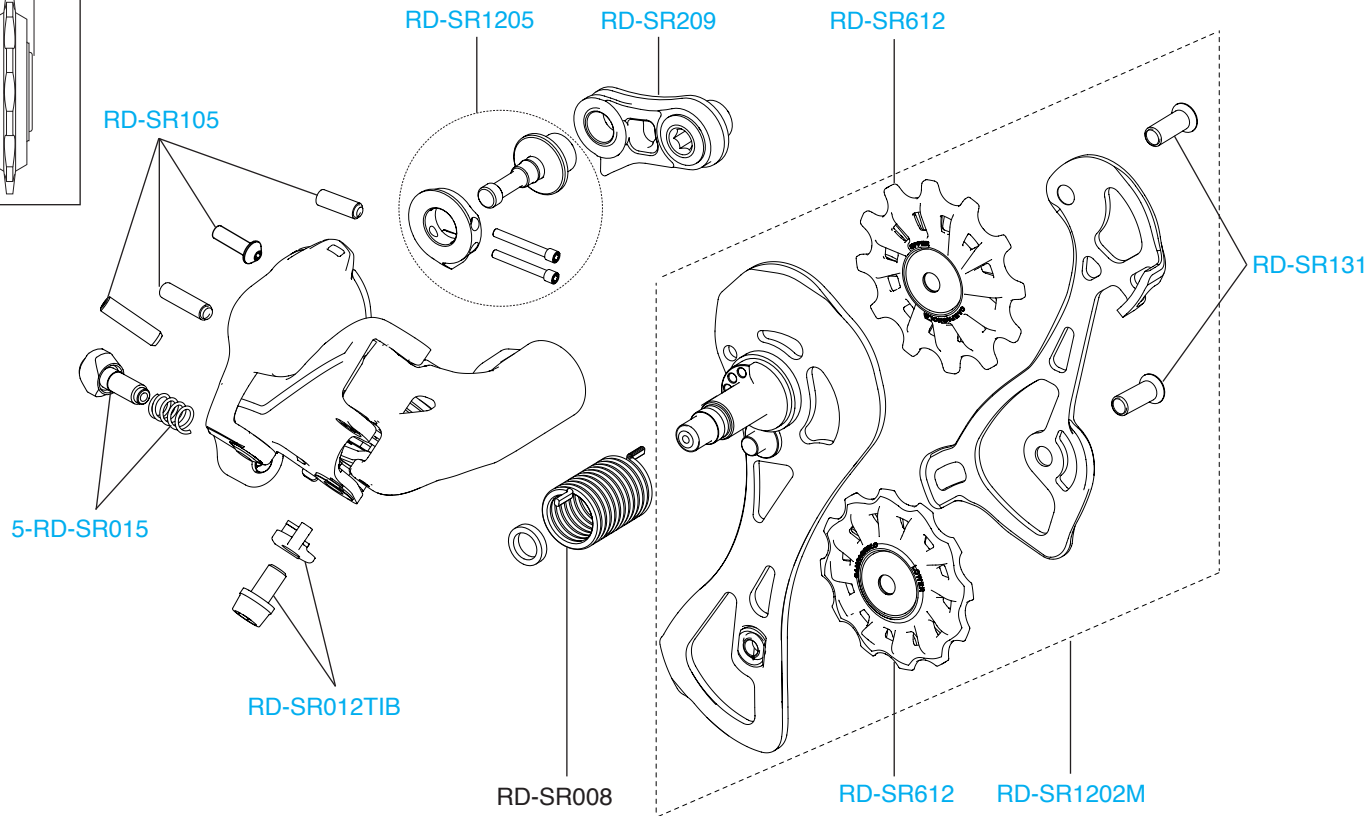

SUPER RECORD 12S