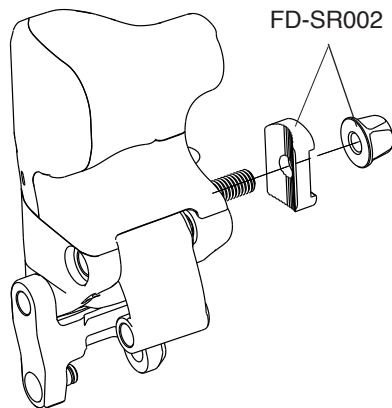

SUPER RECORD EPS / RECORD EPS / CHORUS EPS

SERVICE CENTER only!
FD-SR115EPS (SR)