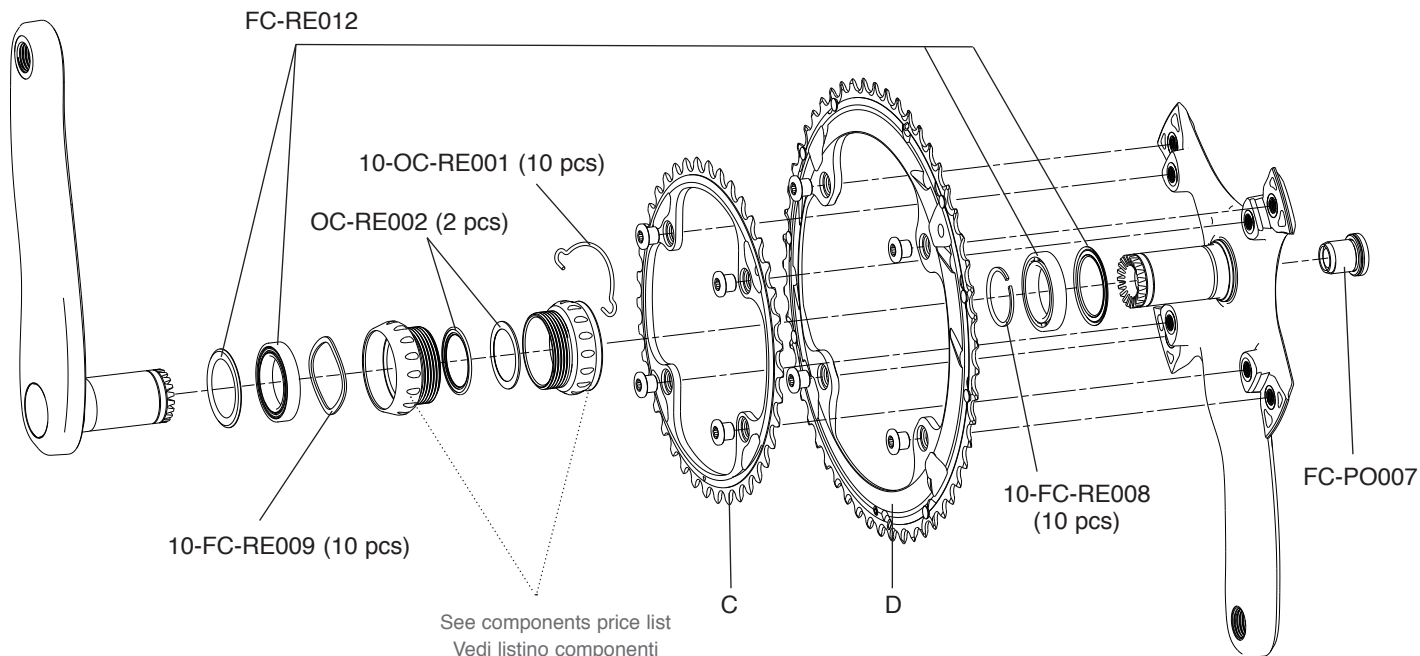

FC-PI100
KIT VITI / SCREWS&NUTS
5 U + 5 V

POTENZA 11 11S

ALUMINIUM - ULTRA-TORQUE

**FC-PO100
KIT VITI / SCREWS&NUTS**

		BLACK	SILVER
C	Z34	FC-PO134B	FC-PO134S
	Z36	FC-PO136B	FC-PO136S
	Z39	FC-PO139B	FC-PO139S
D	Z50 for 34	FC-PO150B	FC-PO150S
	Z52 for 36	FC-PO152B	FC-PO152S
	Z53 for 39	FC-PO153B	FC-PO153S