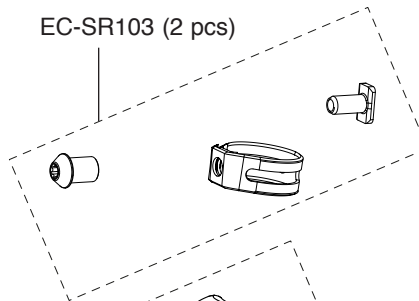

R: EC-RE747
L: EC-RE648

EC-SR050
(R+L - 5 pairs)

(insert for big hands)
EC-SR040 (R+L)

CHORUS 11S

CARBON - ULTRA-SHIFT

BLACK	WHITE	RED
EC-SR600 (R+L)	EC-SR600W (R+L)	EC-SR600R (R+L)

EC-SR103 (2 pcs)

R: EC-RE300
L: EC-RE301

R: EC-SR004
L: EC-SR005

R: EC-CH847
L: EC-CH748

EC-SR050
(R+L - 5 pairs)

(insert for big hands)
EC-SR040 (R+L)

EC-PO500
(R+L)

EC-PO003 (2 pcs)

R: EC-PO100 (black/silver)
L: EC-PO101 (black/silver)

R: EC-PO147B (black)
EC-PO147S (silver)
L: EC-PO148B (black)
EC-PO148S (silver)