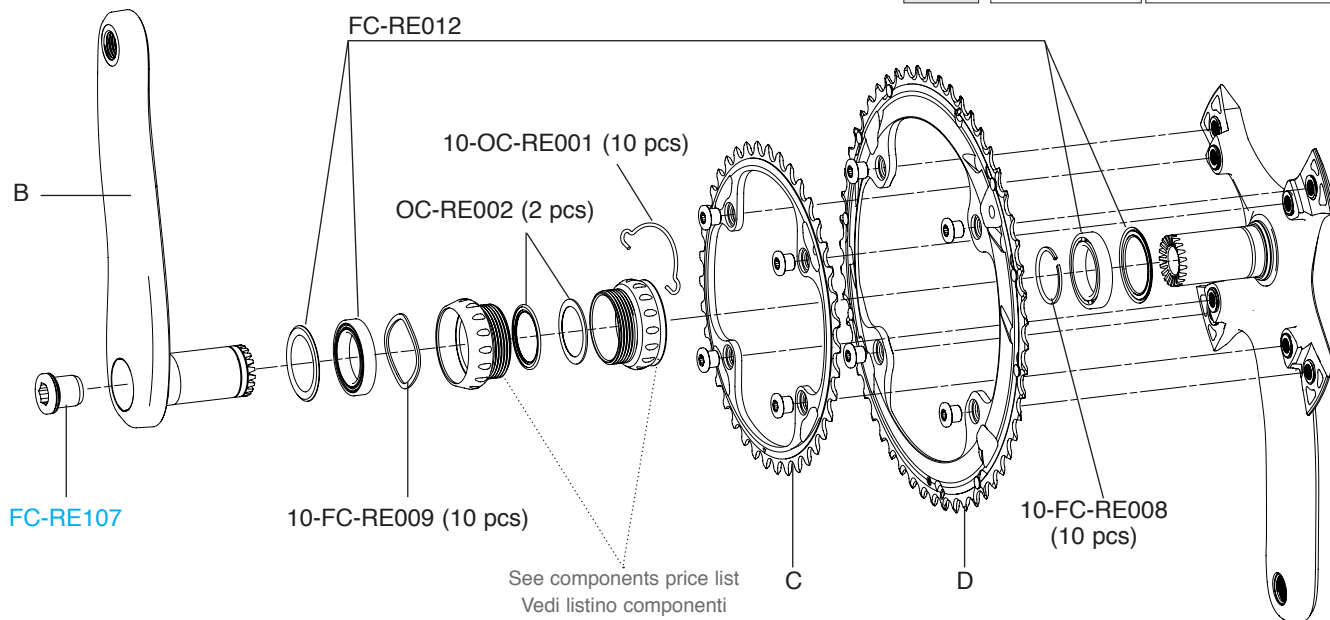

SUPER RECORD 12S

CARBON - ULTRA-TORQUE

FC-SR300
KIT VITI / SCREWS&NUTS

B	165 mm 170 mm 172,5 mm 175 mm	FC-SR165 FC-SR170 FC-SR172 FC-SR175
C	Z34 Z36 Z39	FC-SR334 FC-SR336 FC-SR339
D	Z50 for 34 Z52 for 36 Z53 for 39	FC-SR450 FC-SR452 FC-SR453

FC-SR300
KIT VITI / SCREWS&NUTS

B	165 mm 170 mm 172,5 mm 175 mm	FC-RE16512 FC-RE17012 FC-RE17212 FC-RE175
C	Z34 Z36 Z39	FC-SR334 FC-SR336 FC-SR339
D	Z50 for 34 Z52 for 36 Z53 for 39	FC-RE950 FC-RE952 FC-RE953

SUPER RECORD 11S

CARBON - ULTRA-TORQUE

**FC-SR300
KIT VITI / SCREWS&NUTS**

B	170 mm	FC-SR081
	172,5 mm	FC-SR083
	175 mm	FC-SR085
C	Z34	FC-SR234
	Z36	FC-SR136
	Z39	FC-SR239
D	Z50 for 34	FC-SR350
	Z52 for 36	FC-SR352
	Z53 for 39	FC-SR353