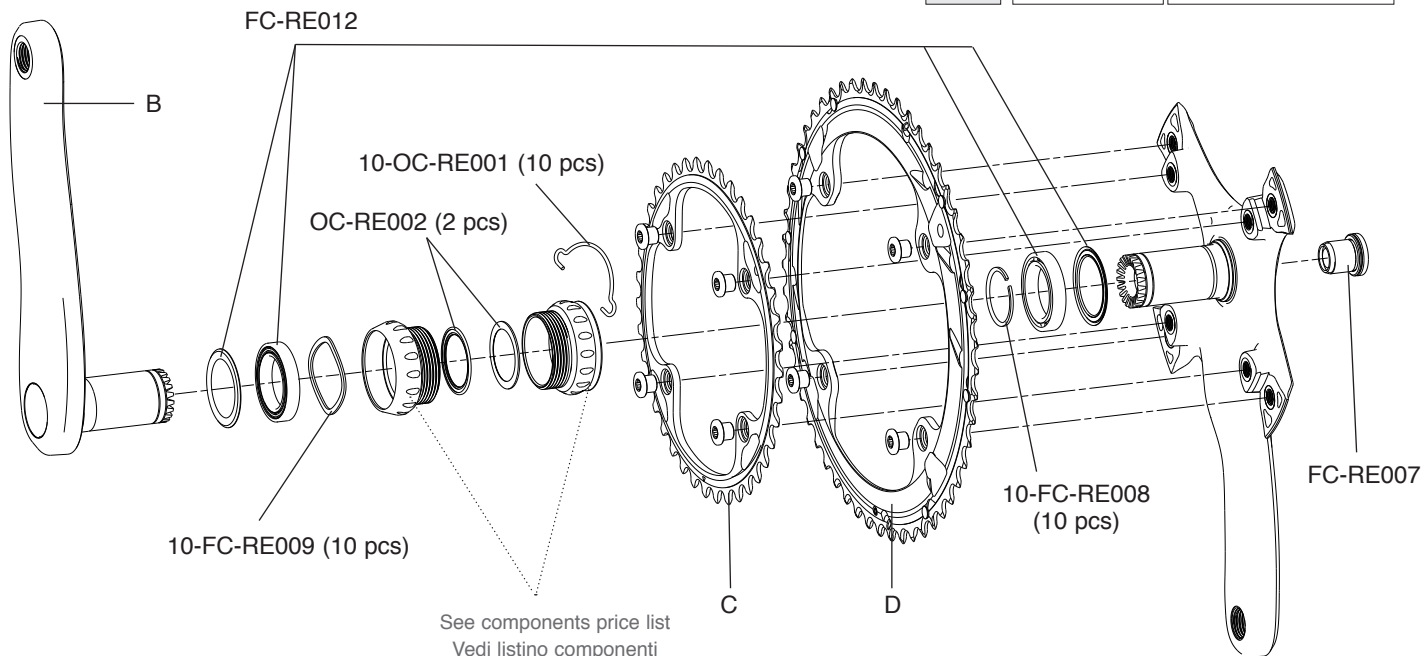

SUPER RECORD 11S

CARBON - ULTRA-TORQUE

**FC-SR300
KIT VITI / SCREWS&NUTS**

B	170 mm	FC-SR081
	172,5 mm	FC-SR083
	175 mm	FC-SR085
C	Z34	FC-SR234
	Z36	FC-SR136
	Z39	FC-SR239
D	Z50 for 34	FC-SR350
	Z52 for 36	FC-SR352
	Z53 for 39	FC-SR353

RECORD 11S

CARBON - ULTRA-TORQUE

FC-SR300
KIT VITI / SCREWS&NUTS

B	170 mm 172,5 mm 175 mm	FC-RE087 FC-RE089 FC-RE091
C	Z34 Z36 Z39	FC-SR234 FC-SR136 FC-SR239
D	Z50 for 34 Z52 for 36 Z53 for 39	FC-SR350 FC-SR352 FC-SR353

CHORUS 11S

CARBON - ULTRA-TORQUE

**FC-SR300
KIT VITI / SCREWS&NUTS**

B	170 mm 172,5 mm 175 mm	FC-CH113 FC-CH115 FC-CH117
C	Z34 Z36 Z39	FC-SR234 FC-SR136 FC-SR239
D	Z50 for 34 Z52 for 36 Z53 for 39	FC-SR350 FC-SR352 FC-SR353