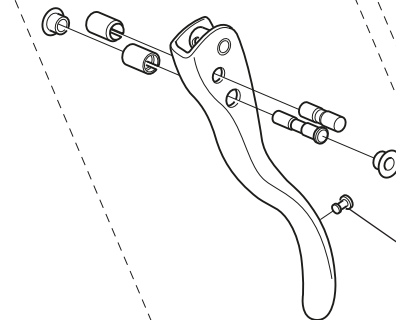

R: EC-SR247
L: EC-SR248

EC-SR050
(R+L - 5 pairs)

(insert for big hands)
EC-SR040 (R+L)