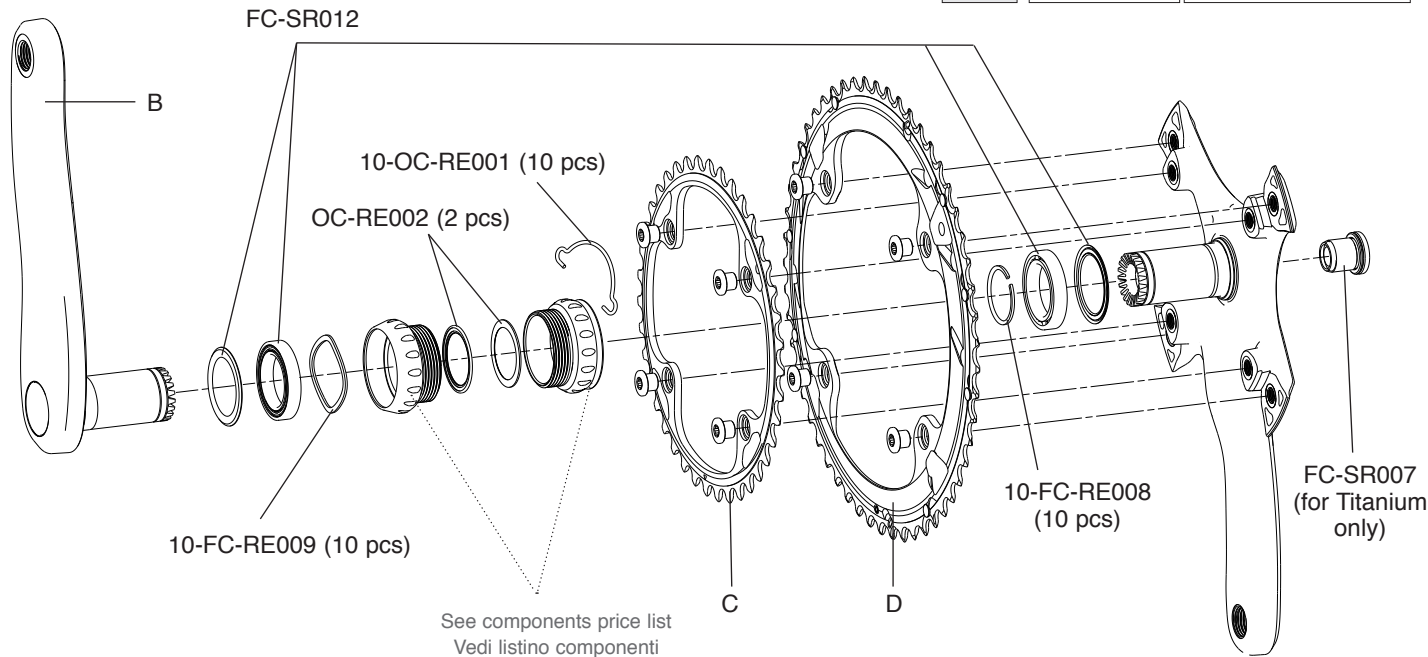

SUPER RECORD 12S

CARBON - ULTRA-TORQUE

FC-SR300
KIT VITI / SCREWS&NUTS

B	165 mm 170 mm 172,5 mm 175 mm	FC-SR165 FC-SR170 FC-SR172 FC-SR175
C	Z34 Z36 Z39	FC-SR334 FC-SR336 FC-SR339
D	Z50 for 34 Z52 for 36 Z53 for 39	FC-SR450 FC-SR452 FC-SR453

FC-SR300
KIT VITI / SCREWS&NUTS

B	165 mm 170 mm 172,5 mm 175 mm	FC-RE16512 FC-RE17012 FC-RE17212 FC-RE175
C	Z34 Z36 Z39	FC-SR334 FC-SR336 FC-SR339
D	Z50 for 34 Z52 for 36 Z53 for 39	FC-RE950 FC-RE952 FC-RE953

SUPER RECORD 11S

CARBON - ULTRA-TORQUE

**FC-SR300
KIT VITI / SCREWS&NUTS**

B	170 mm	FC-SR081
	172,5 mm	FC-SR083
	175 mm	FC-SR085
C	Z34	FC-SR234
	Z36	FC-SR136
	Z39	FC-SR239
D	Z50 for 34	FC-SR350
	Z52 for 36	FC-SR352
	Z53 for 39	FC-SR353