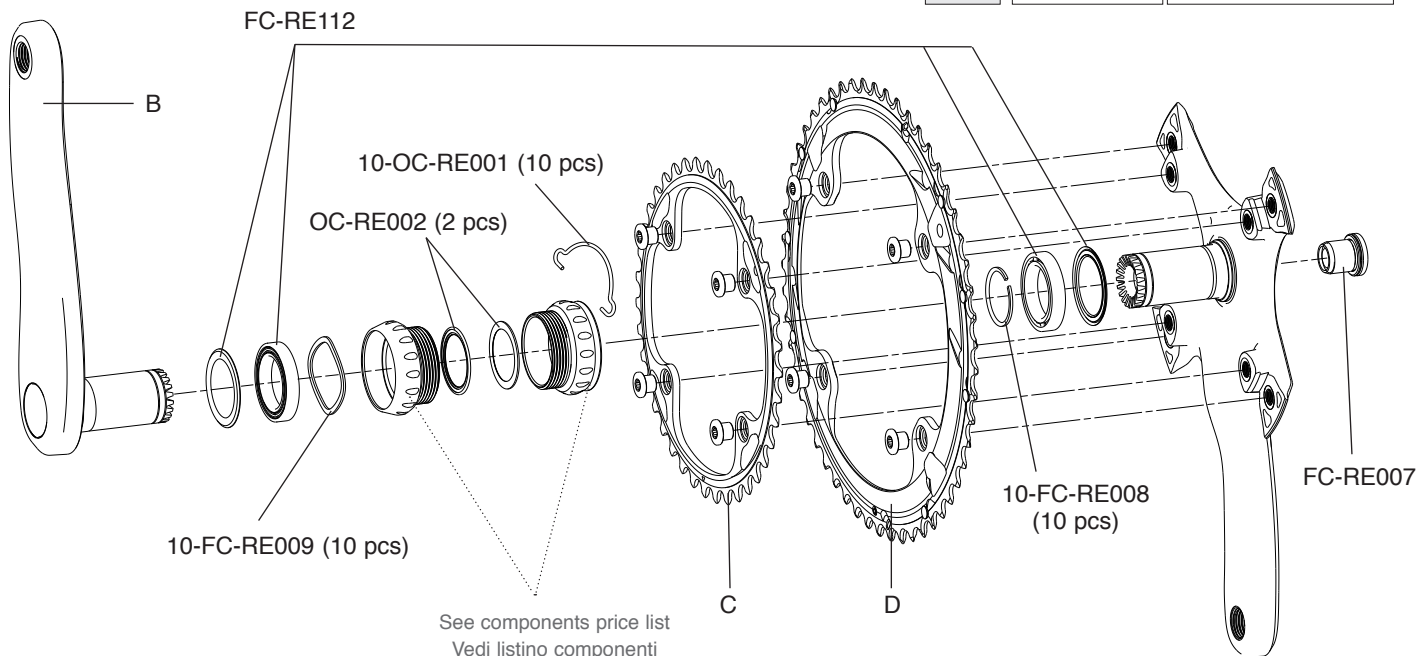

SUPER RECORD 12S

CARBON - ULTRA-TORQUE

FC-SR300
KIT VITI / SCREWS&NUTS

B	165 mm 170 mm 172,5 mm 175 mm	FC-SR165 FC-SR170 FC-SR172 FC-SR175
C	Z34 Z36 Z39	FC-SR334 FC-SR336 FC-SR339
D	Z50 for 34 Z52 for 36 Z53 for 39	FC-SR450 FC-SR452 FC-SR453

FC-SR300
KIT VITI / SCREWS&NUTS

B	165 mm 170 mm 172,5 mm 175 mm	FC-RE16512 FC-RE17012 FC-RE17212 FC-RE175
C	Z34 Z36 Z39	FC-SR334 FC-SR336 FC-SR339
D	Z50 for 34 Z52 for 36 Z53 for 39	FC-RE950 FC-RE952 FC-RE953

SUPER RECORD 11S

CARBON - ULTRA-TORQUE

**FC-SR300
KIT VITI / SCREWS&NUTS**

B	170 mm	FC-SR081
	172,5 mm	FC-SR083
	175 mm	FC-SR085
C	Z34	FC-SR234
	Z36	FC-SR136
	Z39	FC-SR239
D	Z50 for 34	FC-SR350
	Z52 for 36	FC-SR352
	Z53 for 39	FC-SR353

RECORD 11S

CARBON - ULTRA-TORQUE

FC-SR300
KIT VITI / SCREWS&NUTS

B	170 mm 172,5 mm 175 mm	FC-RE087 FC-RE089 FC-RE091
C	Z34 Z36 Z39	FC-SR234 FC-SR136 FC-SR239
D	Z50 for 34 Z52 for 36 Z53 for 39	FC-SR350 FC-SR352 FC-SR353