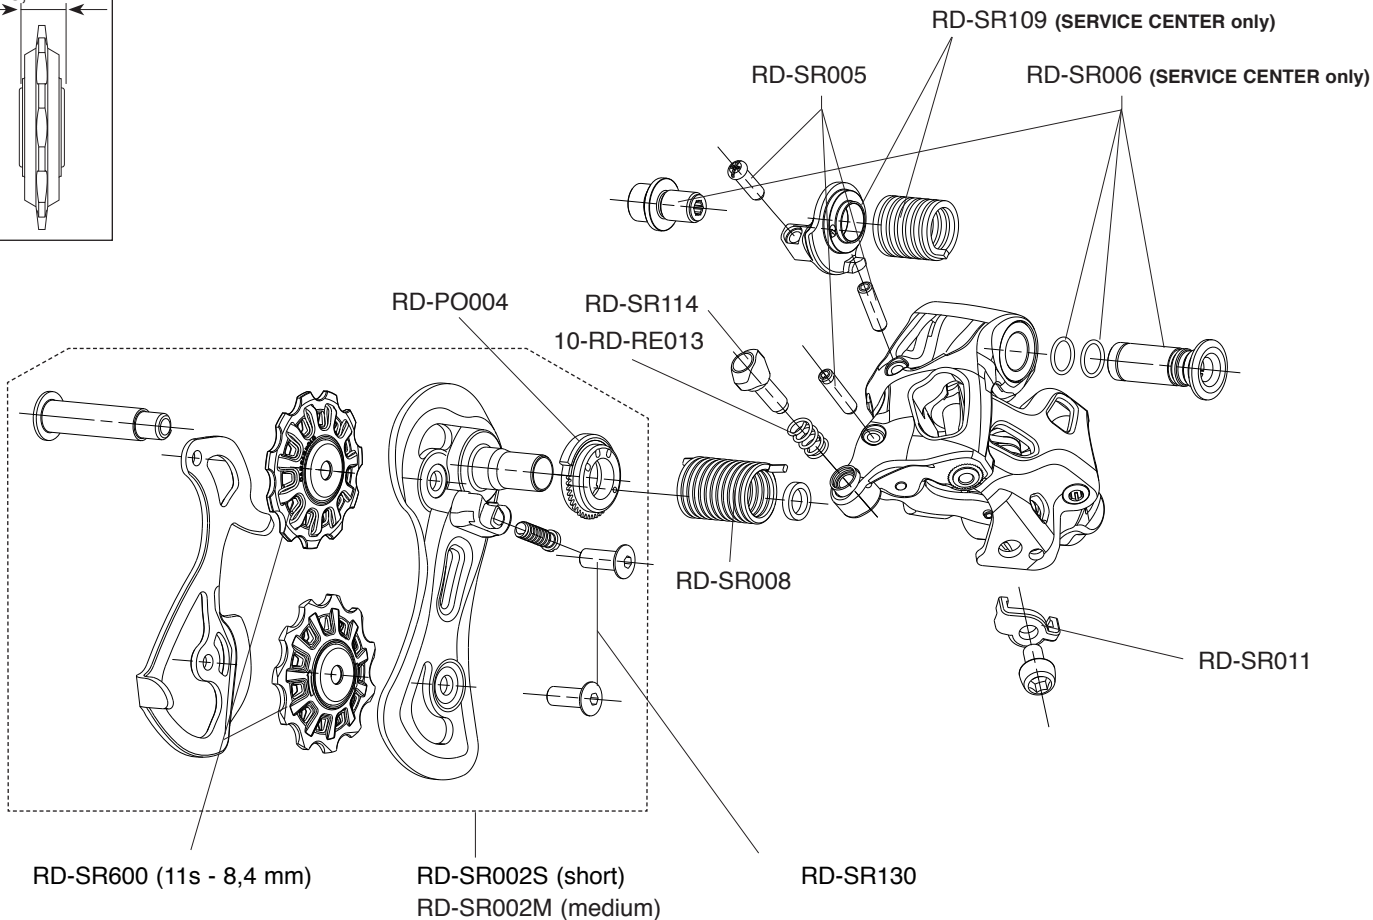

SUPER RECORD 11S