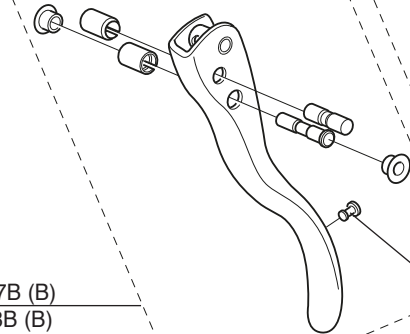

R: EC-SR004
L: EC-SR005

R: EC-CH847
L: EC-CH748

EC-SR050
(R+L - 5 pairs)

(insert for big hands)
EC-SR040 (R+L)

EC-PO500
(R+L)

EC-PO003 (2 pcs)

R: EC-PO100 (black/silver)
L: EC-PO101 (black/silver)

R: EC-PO147B (black)
EC-PO147S (silver)
L: EC-PO148B (black)
EC-PO148S (silver)

EC-SR050
(R+L - 5 pairs)

VELOCE 10S

POWER-SHIFT

BLACK	WHITE	RED
EC-AT500B (R+L)	EC-AT500W (R+L)	EC-AT500R (R+L)

EC-SR103 (2 pcs)

R: EC-VL200
L: EC-AT401C

(insert for big hands)
EC-SR040 (R+L)

R: EC-VL047B (B)
L: EC-VL048B (B)