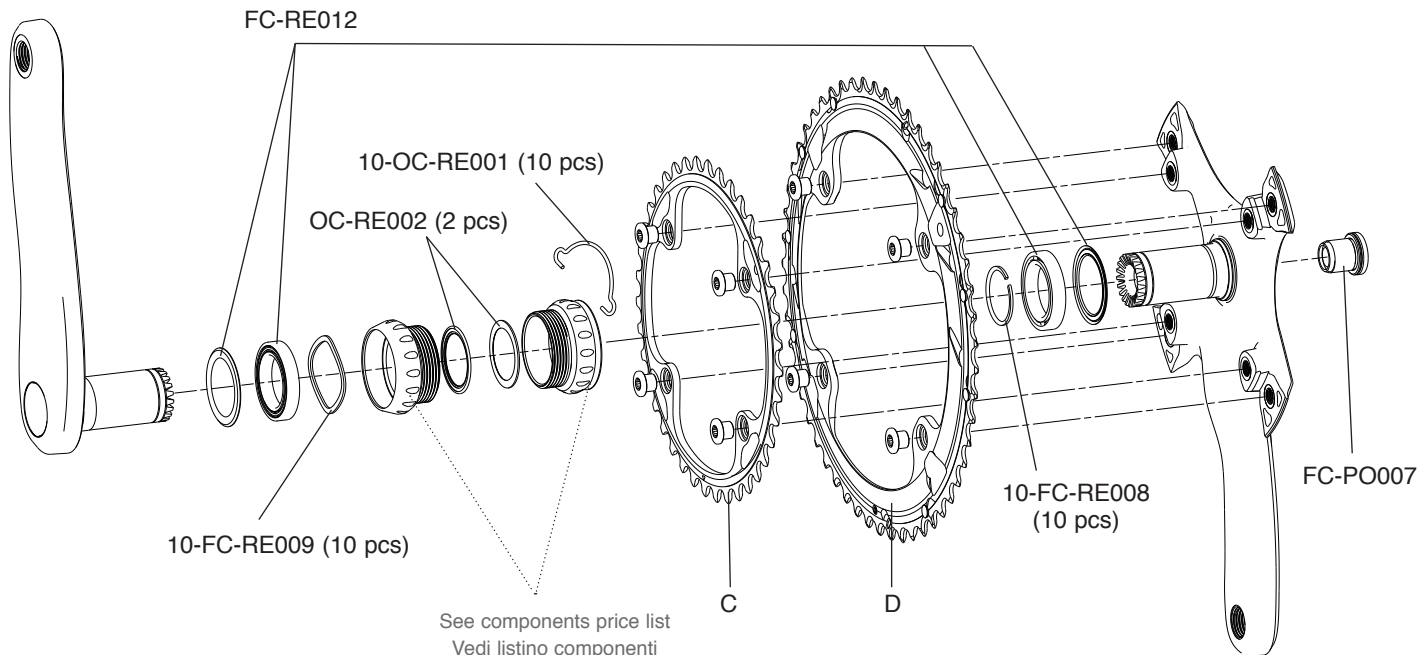

CENTAUR 11S

ALUMINIUM - ULTRA-TORQUE

**FC-PO100
KIT VITI / SCREWS&NUTS**

		BLACK	SILVER
C	Z34 Z36	FC-PO134B FC-PO136B	FC-PO134S FC-PO136S
D	Z50 for 34 Z52 for 36	FC-PO150B FC-PO152B	FC-PO150S FC-PO152S