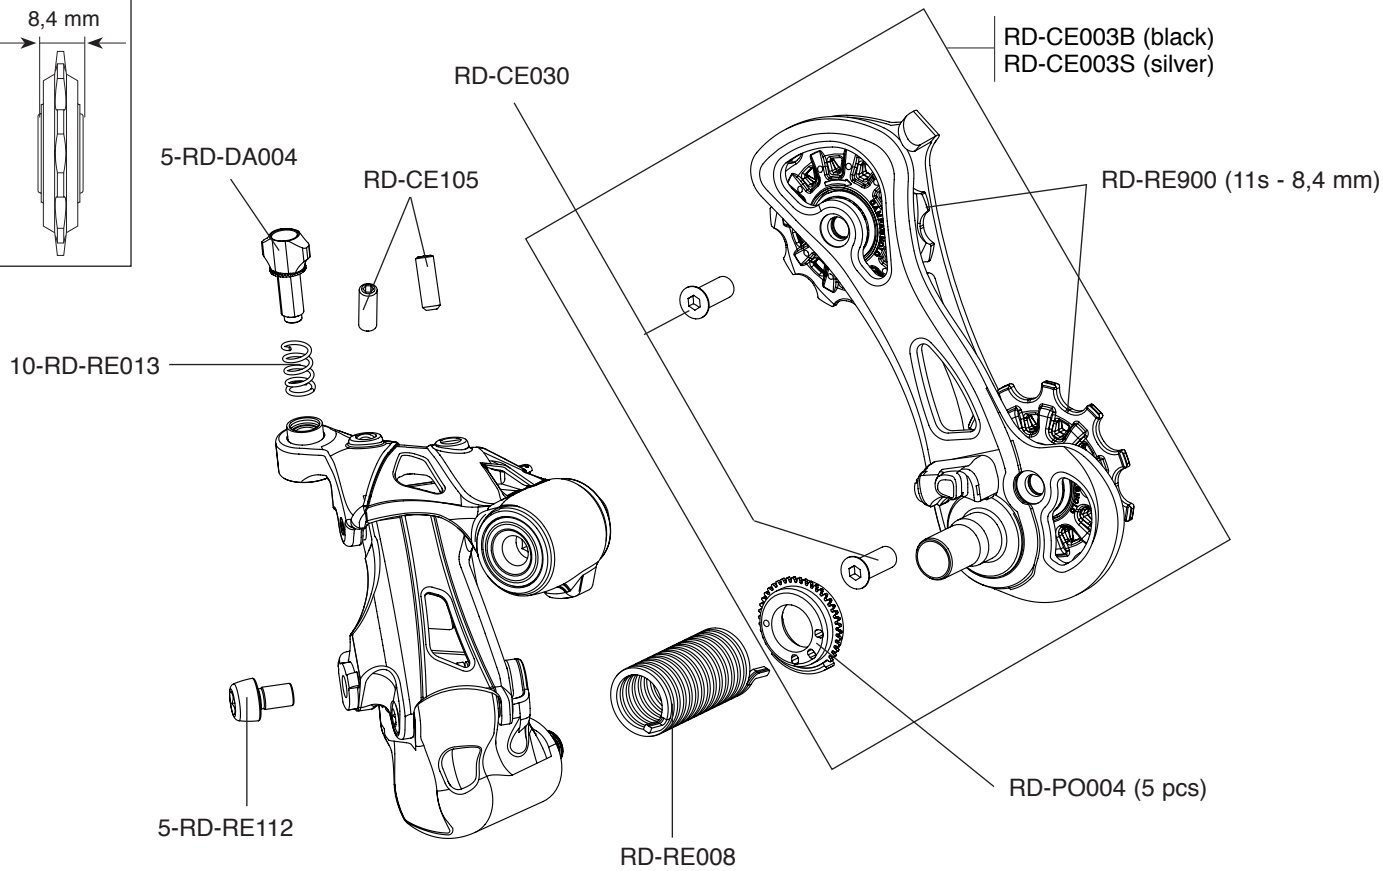

CENTAUR 11S