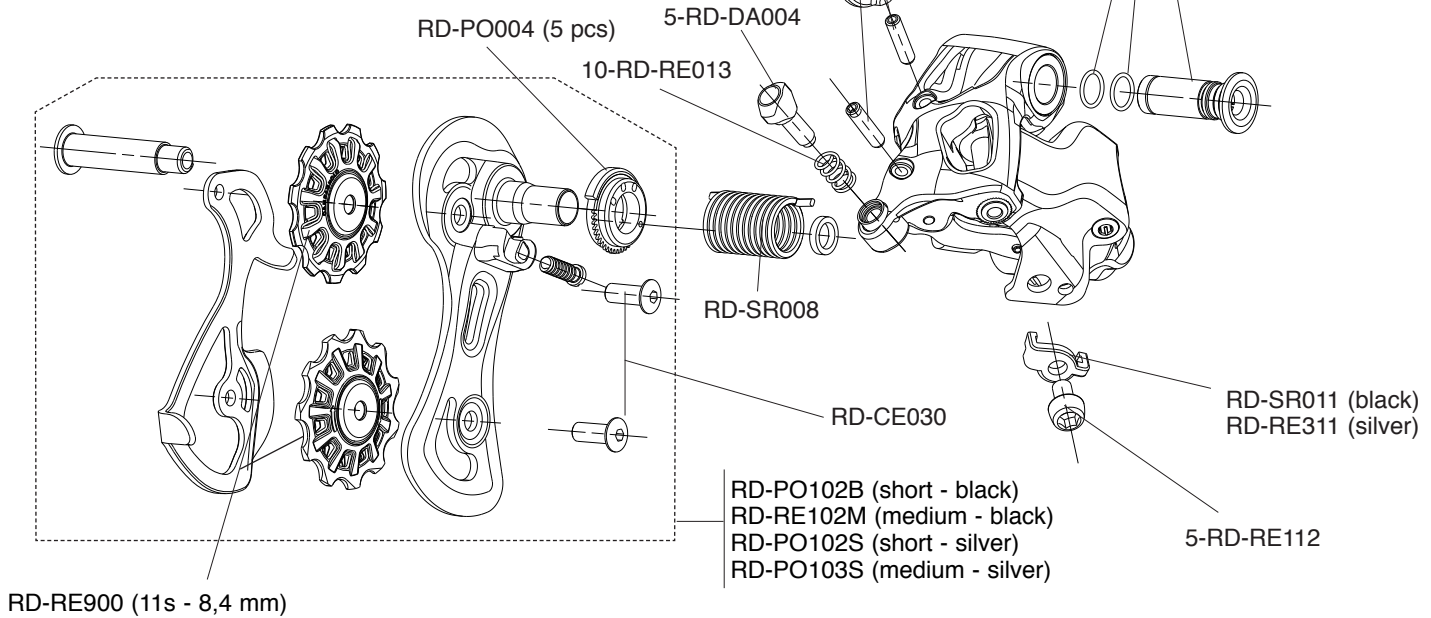

POTENZA 11 11S