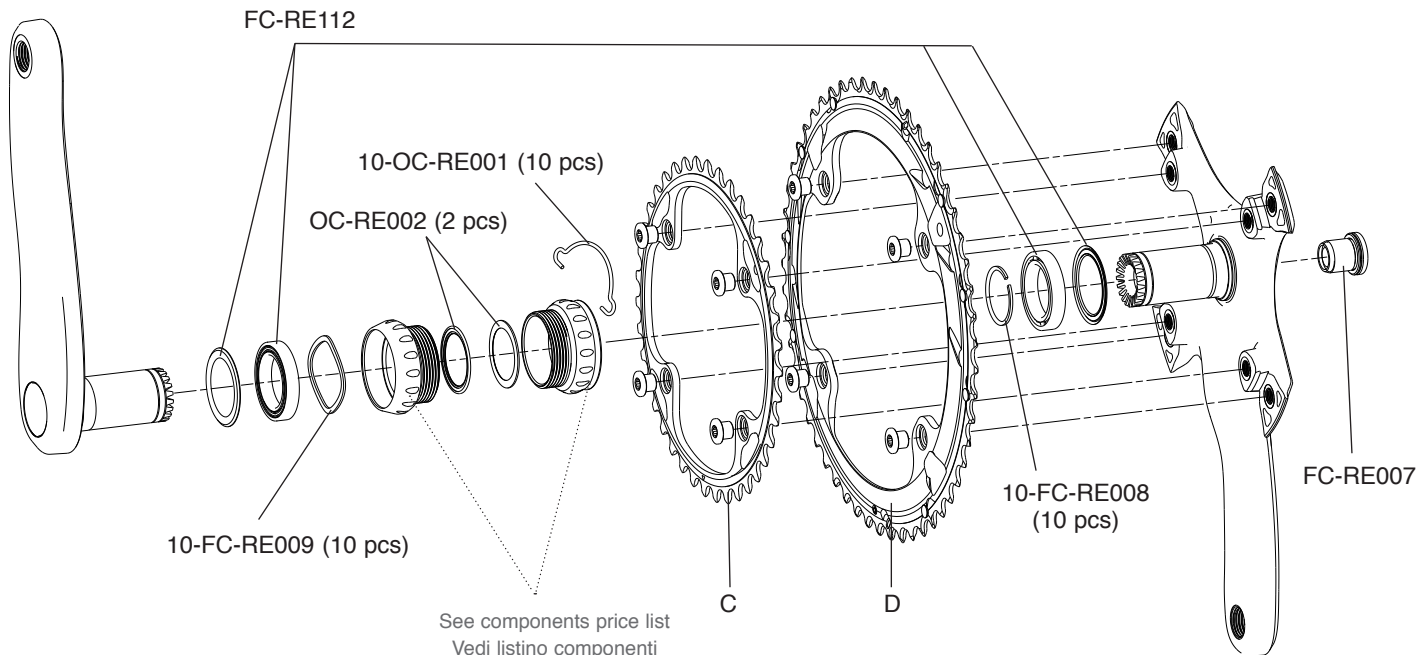

FC-SR300
KIT VITI / SCREWS&NUTS

C	Z34	FC-H11034
	Z36	FC-H11036
	Z39	FC-H11039
D	Z50 for 34	FC-H11050
	Z52 for 36	FC-H11052
	Z53 for 39	FC-H11053