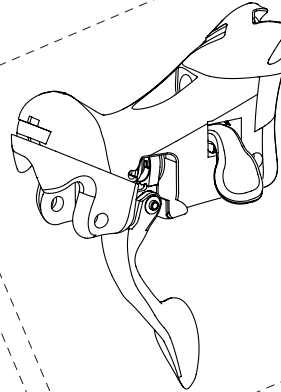

R: EC-SR004
L: EC-SR005

R: EC-CH847
L: EC-CH748

EC-SR050
(R+L - 5 pairs)

(insert for big hands)
EC-SR040 (R+L)

EC-PO500
(R+L)

EC-PO003 (2 pcs)

R: EC-PO100 (black/silver)
L: EC-PO101 (black/silver)

R: EC-PO147B (black)
EC-PO147S (silver)
L: EC-PO148B (black)
EC-PO148S (silver)

EC-SR050
(R+L - 5 pairs)

CENTAUR 11S

POWER-SHIFT

EC-PO500
(R+L)

EC-PO003 (2 pcs)

R: EC-CE600 (black/silver)
L: EC-CE601 (black/silver)

R: EC-CE047B (black)
EC-CE047S (silver)
L: EC-CE048B (black)
EC-CE048S (silver)

EC-SR050
(R+L - 5 pairs)

VELOCE 10S

POWER-SHIFT

BLACK	WHITE	RED
EC-AT500B (R+L)	EC-AT500W (R+L)	EC-AT500R (R+L)

EC-SR103 (2 pcs)

R: EC-VL200
L: EC-AT401C

(insert for big hands)
EC-SR040 (R+L)

R: EC-VL047B (B)
L: EC-VL048B (B)