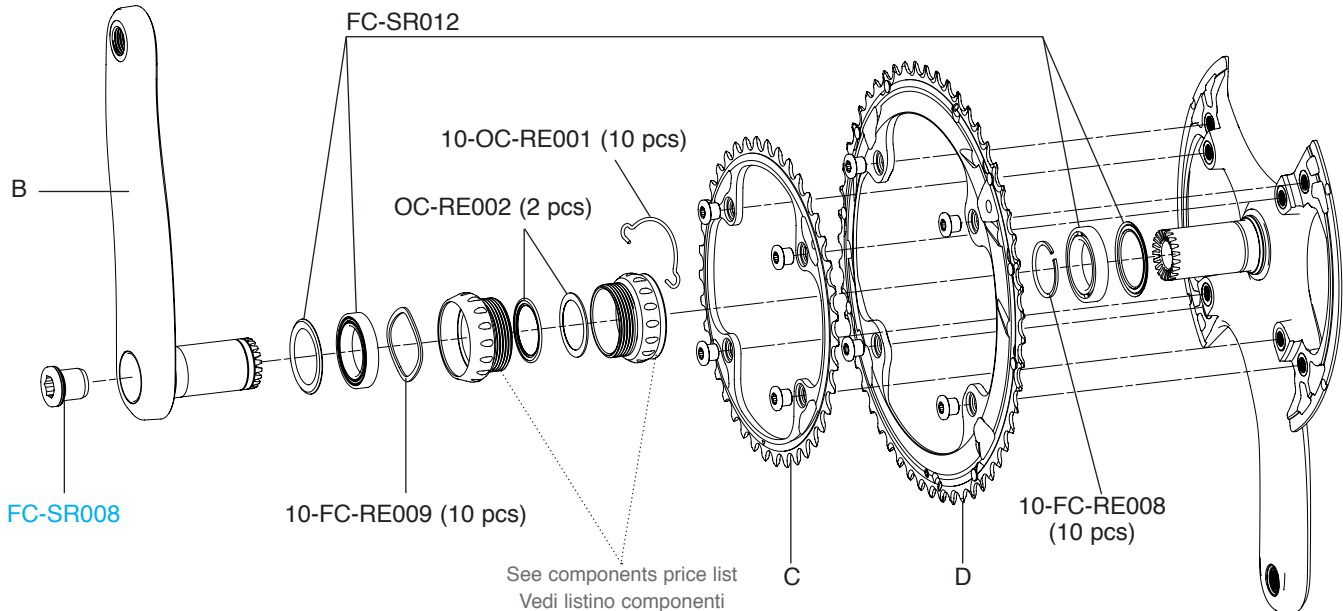

SUPER RECORD 12S

CARBON - ULTRA-TORQUE

FC-SR300
KIT VITI / SCREWS&NUTS

B	165 mm 170 mm 172,5 mm 175 mm	FC-SR165 FC-SR170 FC-SR172 FC-SR175
C	Z34 Z36 Z39	FC-SR334 FC-SR336 FC-SR339
D	Z50 for 34 Z52 for 36 Z53 for 39	FC-SR450 FC-SR452 FC-SR453

FC-SR300
KIT VITI / SCREWS&NUTS

B	165 mm 170 mm 172,5 mm 175 mm	FC-RE16512 FC-RE17012 FC-RE17212 FC-RE175
C	Z34 Z36 Z39	FC-SR334 FC-SR336 FC-SR339
D	Z50 for 34 Z52 for 36 Z53 for 39	FC-RE950 FC-RE952 FC-RE953

SUPER RECORD 11S

CARBON - ULTRA-TORQUE

**FC-SR300
KIT VITI / SCREWS&NUTS**

B	170 mm	FC-SR081
	172,5 mm	FC-SR083
	175 mm	FC-SR085
C	Z34	FC-SR234
	Z36	FC-SR136
	Z39	FC-SR239
D	Z50 for 34	FC-SR350
	Z52 for 36	FC-SR352
	Z53 for 39	FC-SR353