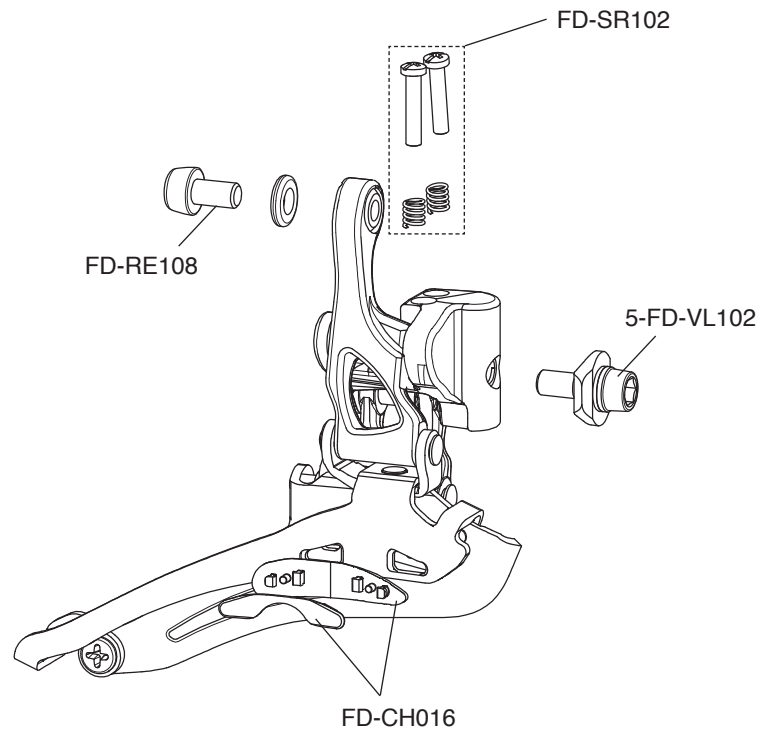

FD-RE108

FD-SR102

5-FD-VL102

FD-CH016