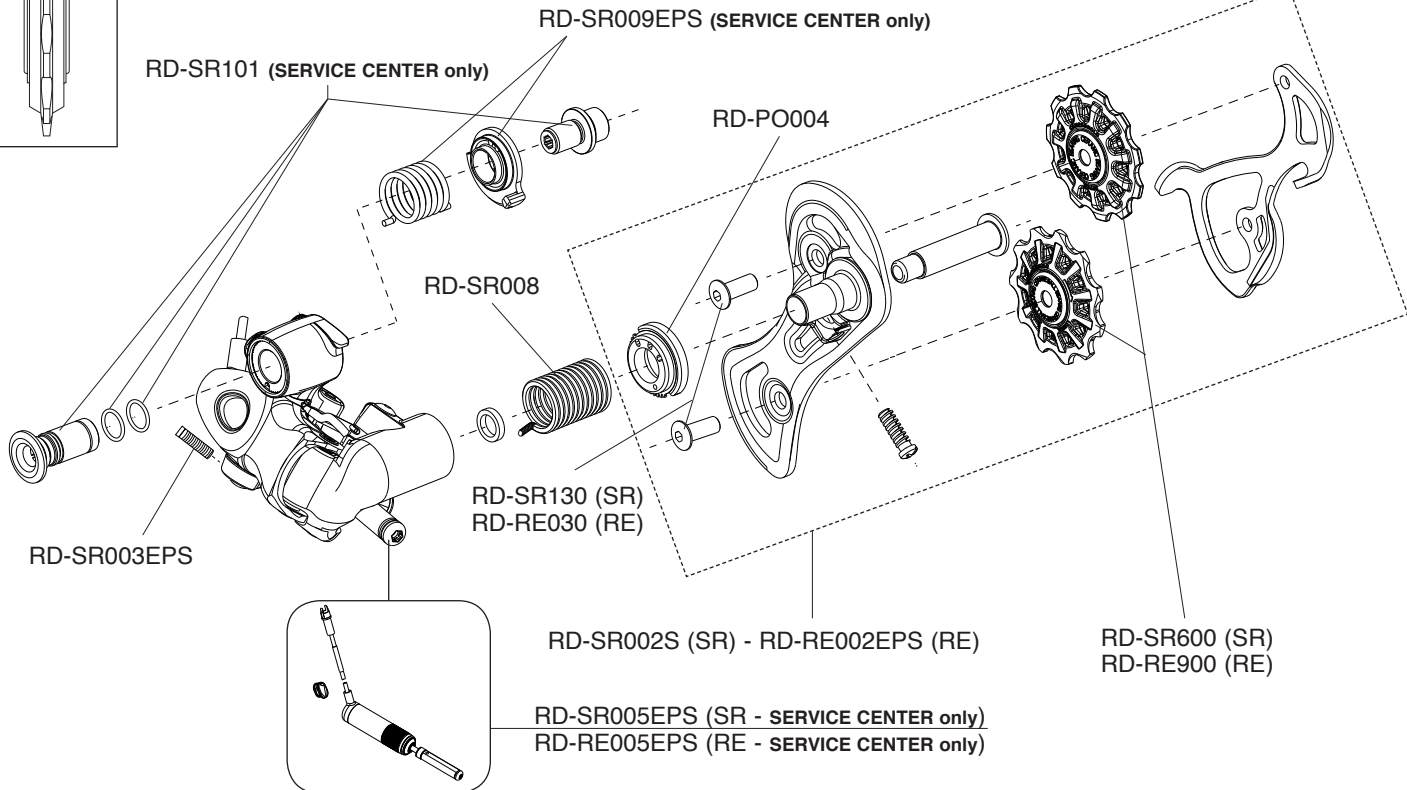

SUPER RECORD EPS / RECORD EPS