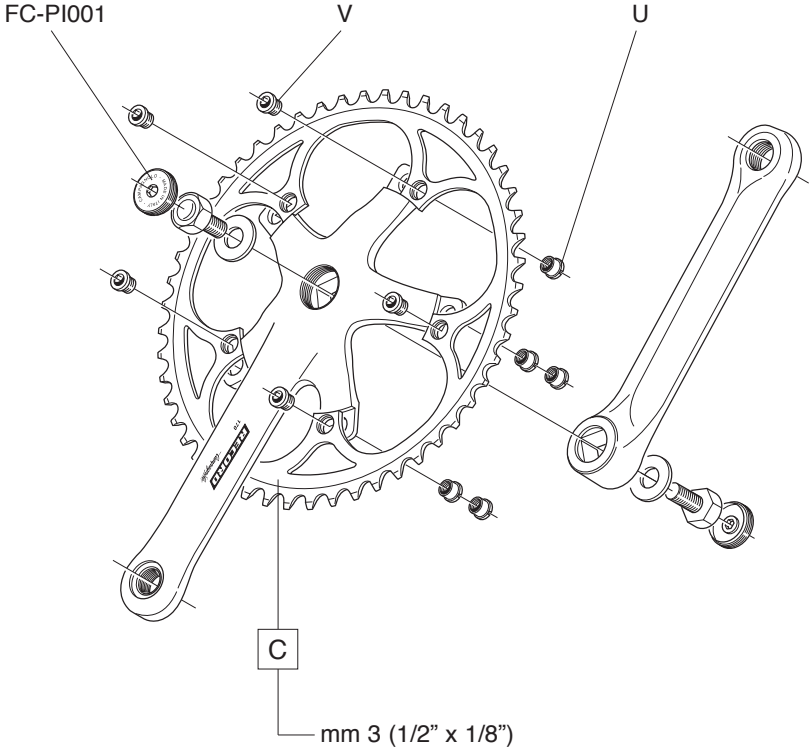

RECORD PISTA

ALUMINIUM

C	Z48	FC-PI048
	Z49	FC-PI049
	Z50	FC-PI050
	Z51	FC-PI051
	Z52	FC-PI052

FC-PI100
KIT VITI / SCREWS&NUTS
5 U + 5 V