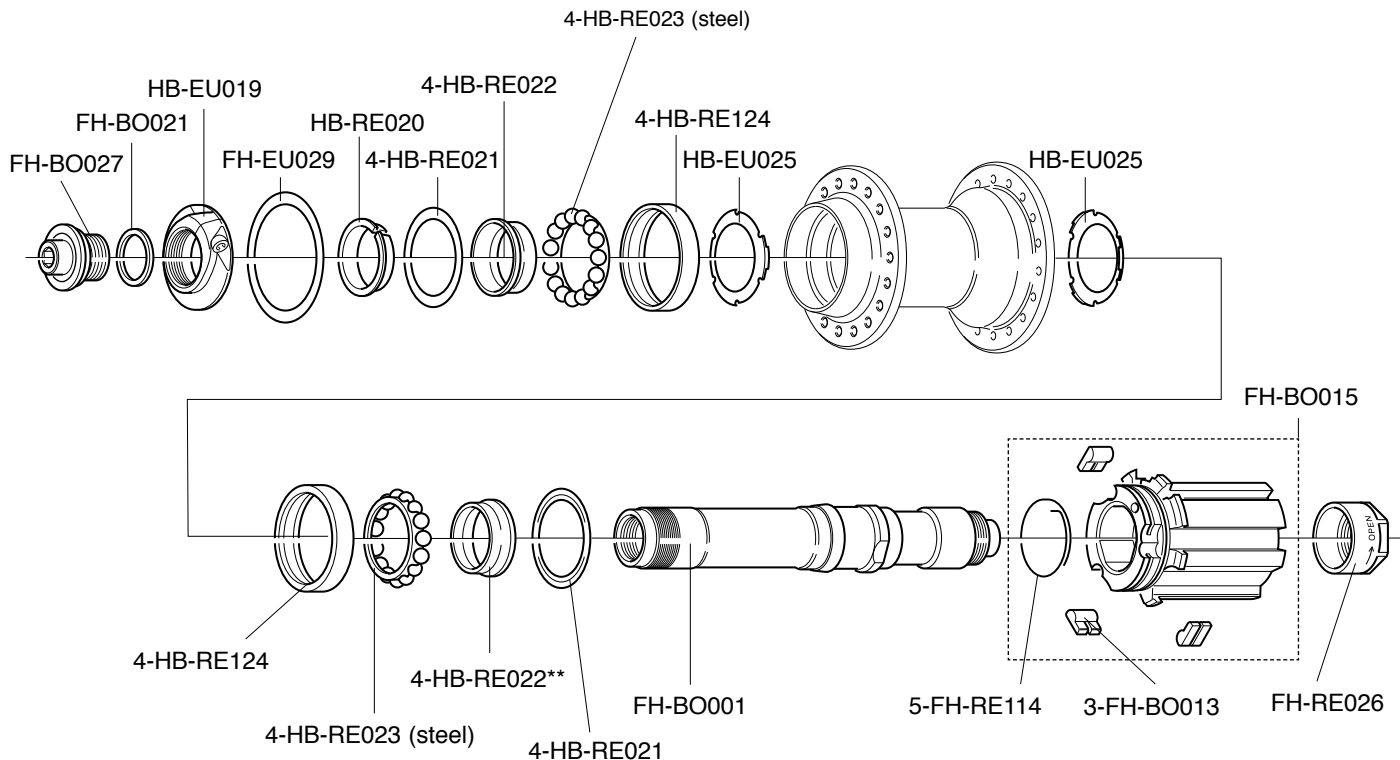

RECORD™
9s/10s/11s
FH7-RE2

HB-RE100
KIT MOZZO / HUB KIT

- 2 x HB-RE021
- 2 x HB-RE022
- 2 x HB-RE124
- 2 x HB-RE023

REAR HUB