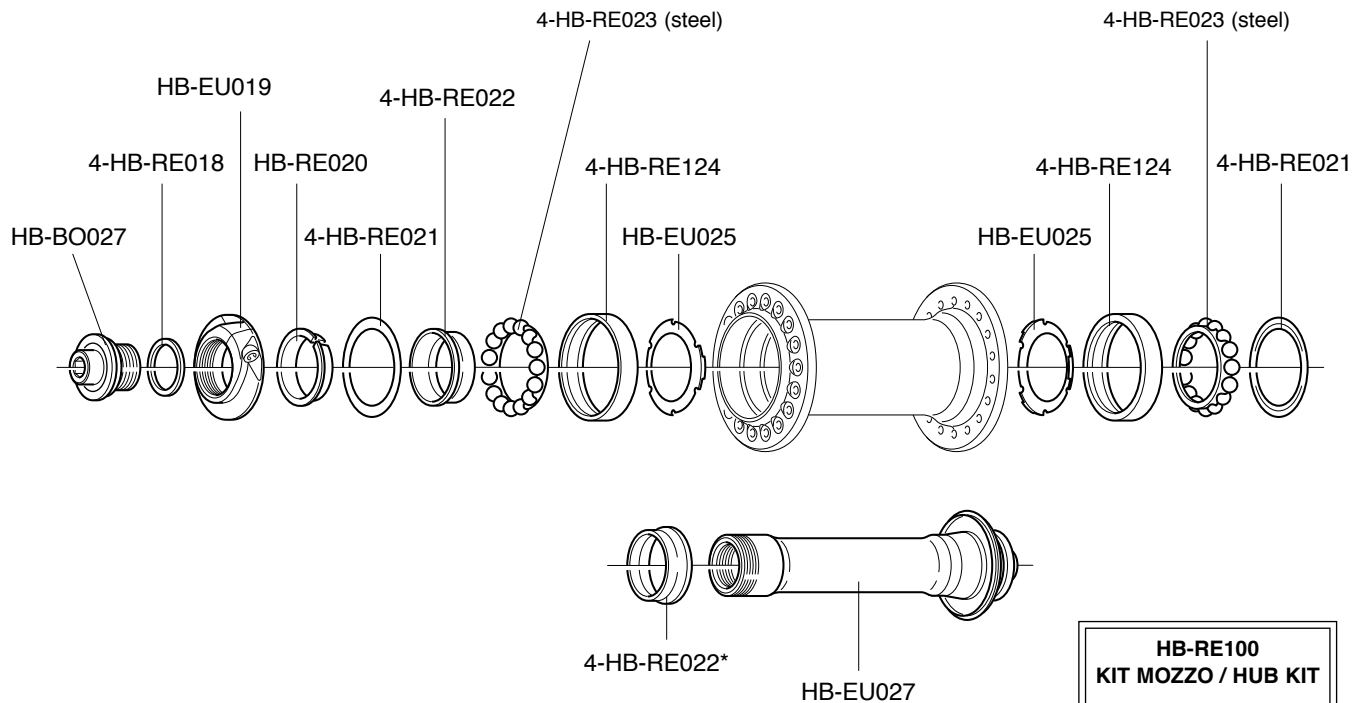

8-QF-RE108

QR8-40BFR

(front + rear)

RECORD™ **HB7-RE2**

HB-RE100 **KIT MOZZO / HUB KIT**

- 2 x HB-RE021
- 2 x HB-RE022
- 2 x HB-RE124
- 2 x HB-RE023

RECORD™
9s/10s/11s
FH7-RE2

HB-RE100
KIT MOZZO / HUB KIT